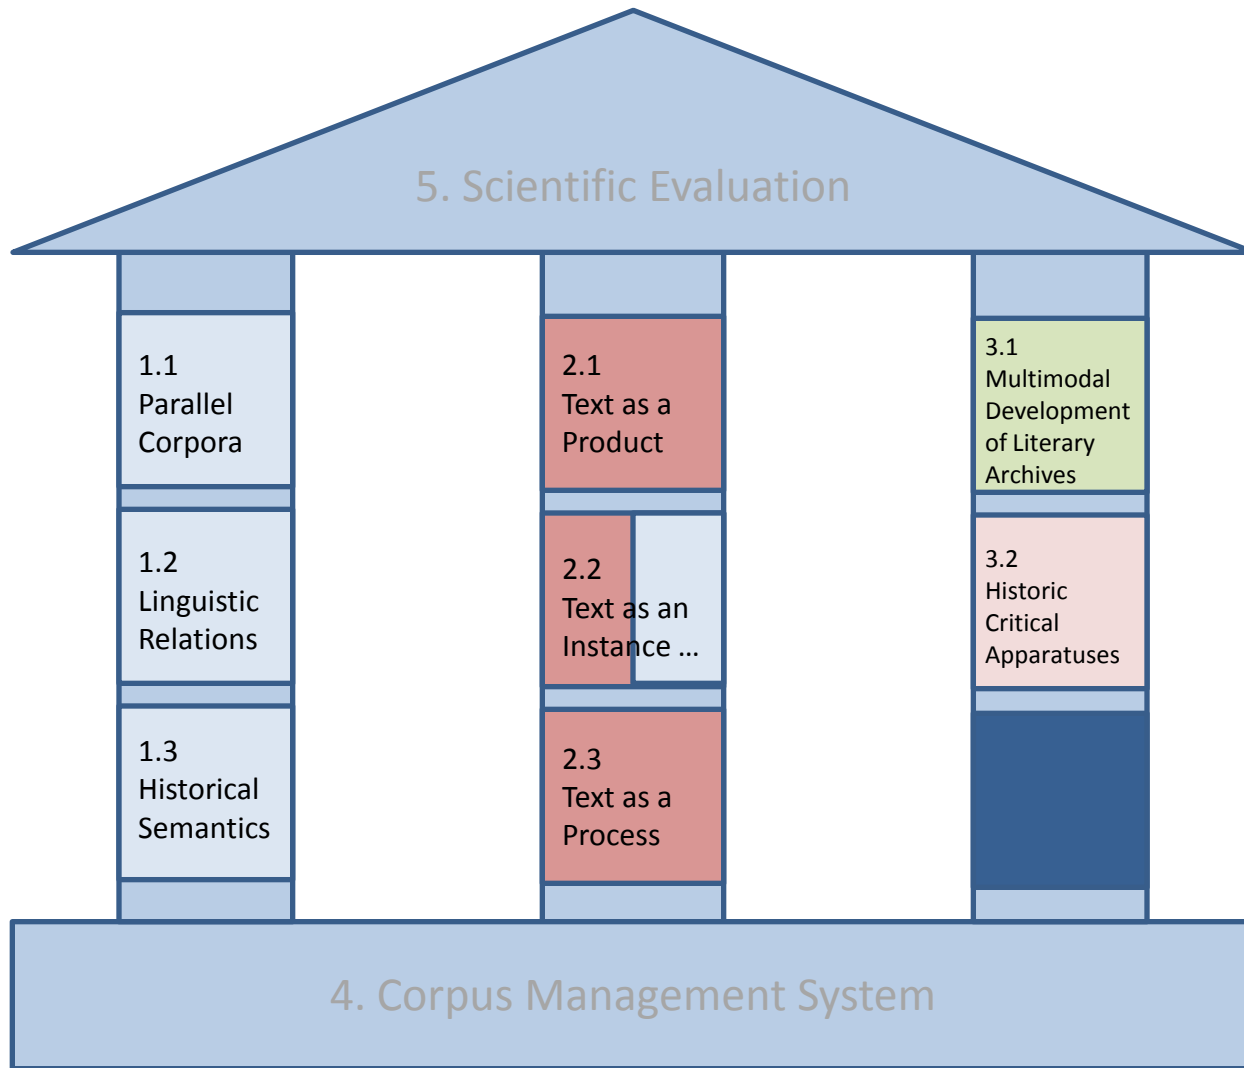

# Structural Survey of the Frankfurt Projects

Ralf Gehrke

Darmstadt, July 4

 Old High German / Old Saxon / Gothic

Old Georgian