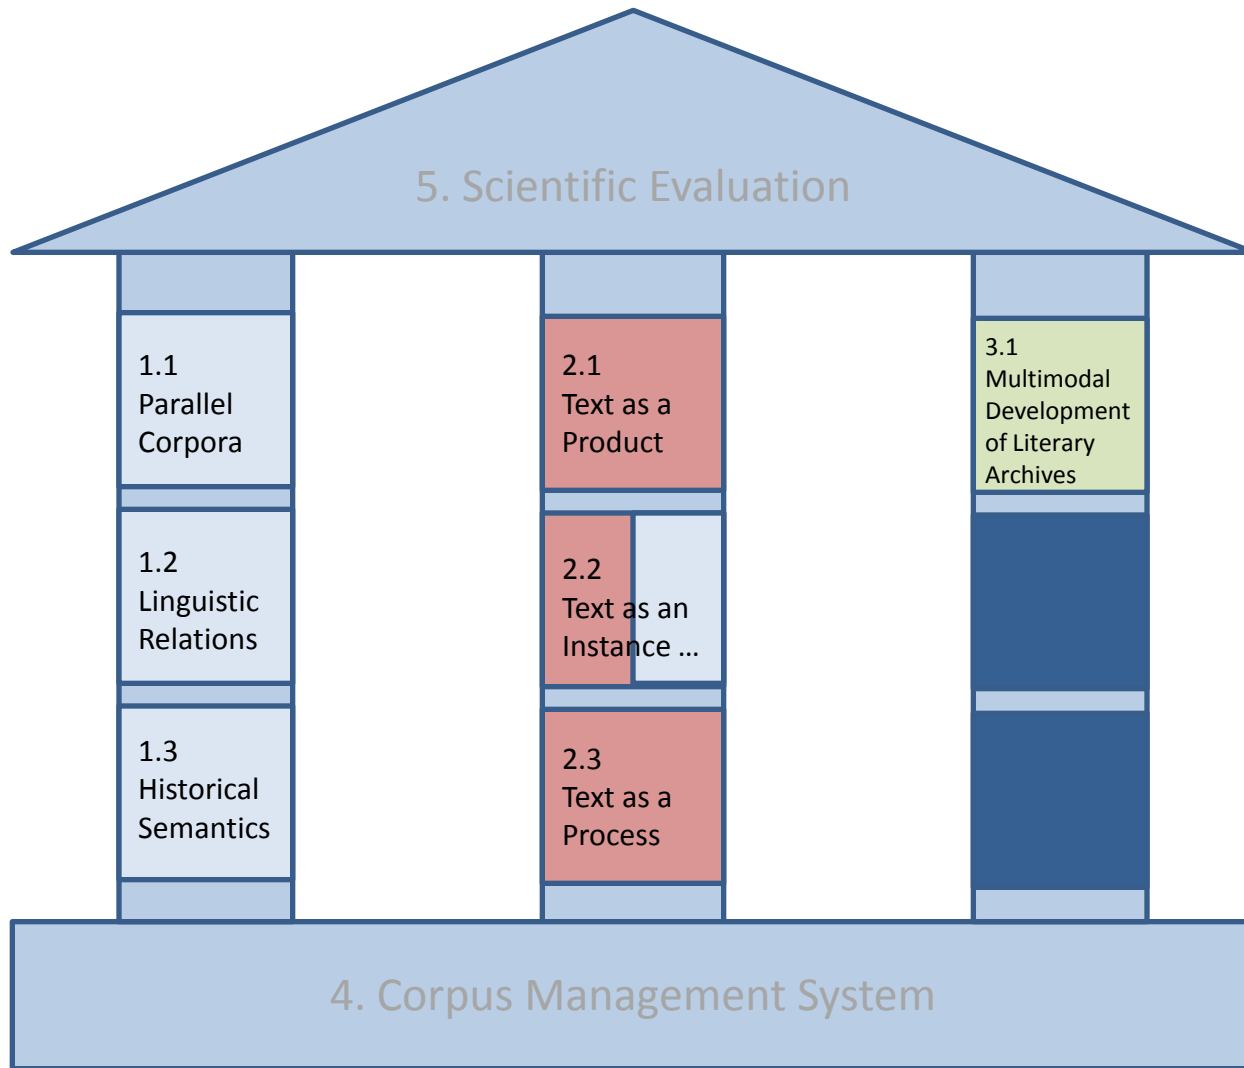

# Structural Survey of the Frankfurt Projects

Ralf Gehrke

Darmstadt, July 4

 Old High German / Old Saxon / Gothic

Old Georgian