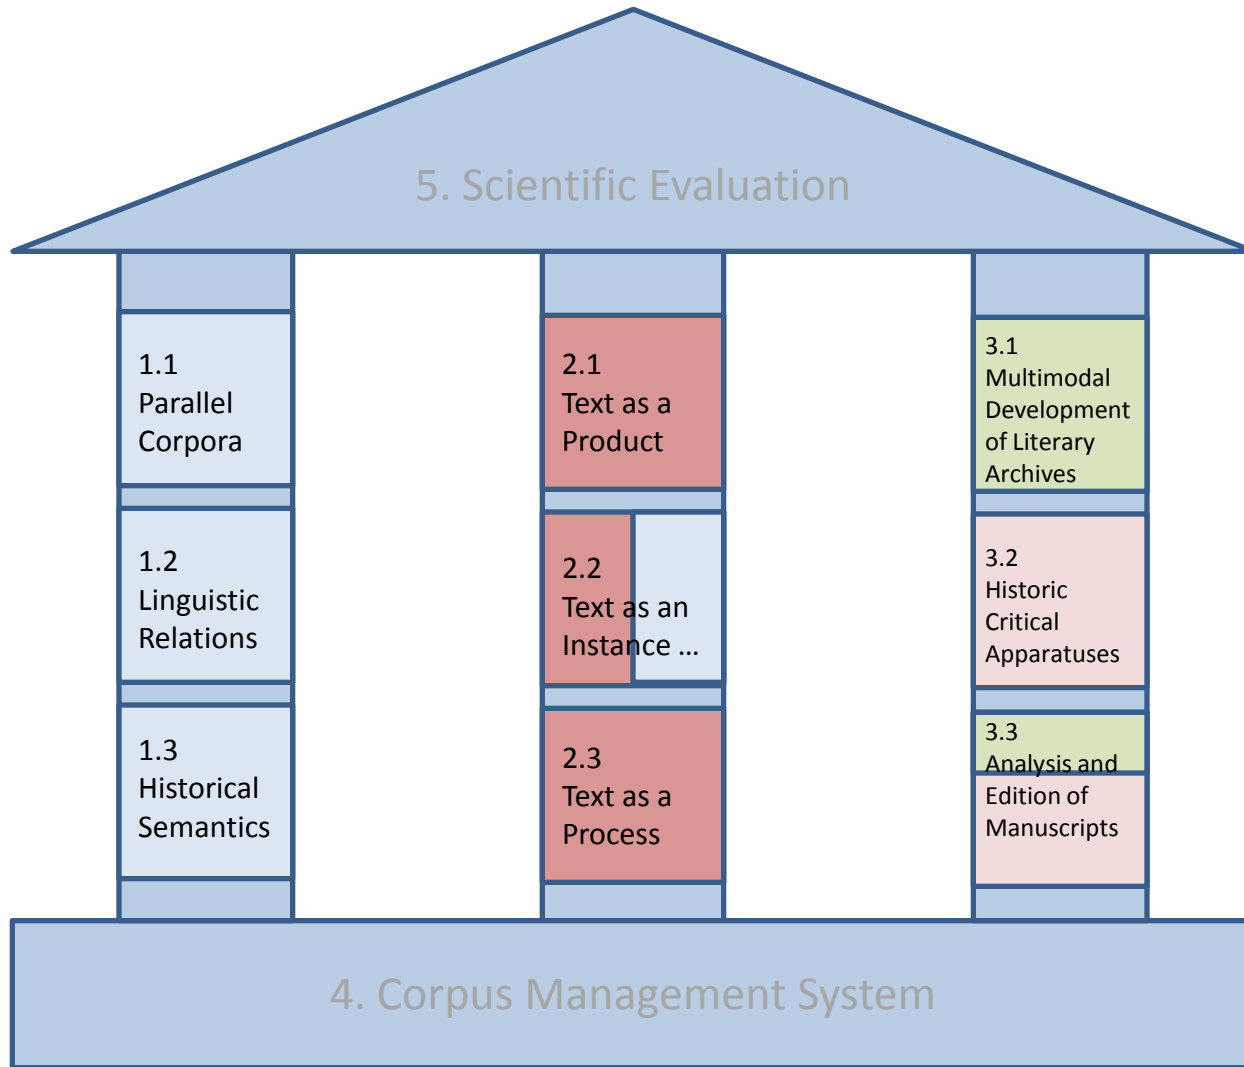

# Structural Survey of the Frankfurt Projects

Ralf Gehrke

Darmstadt, July 4

 Old High German / Old Saxon / Gothic

Old Georgian