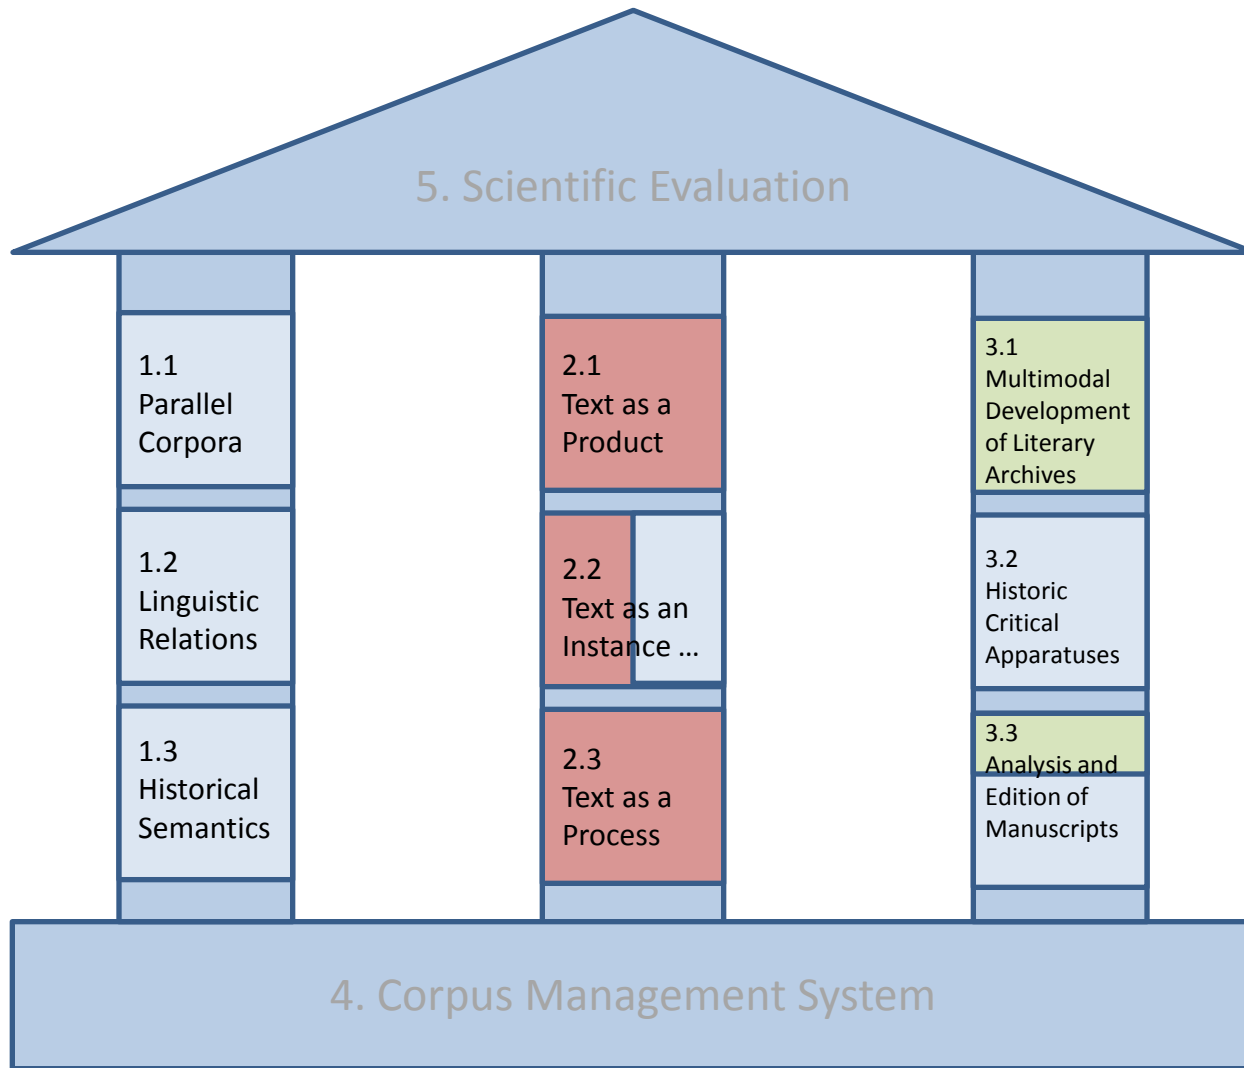

# Structural Survey of the Frankfurt Projects

Ralf Gehrke

Darmstadt, July 4

 Old High German / Old Saxon / Gothic

Old Georgian