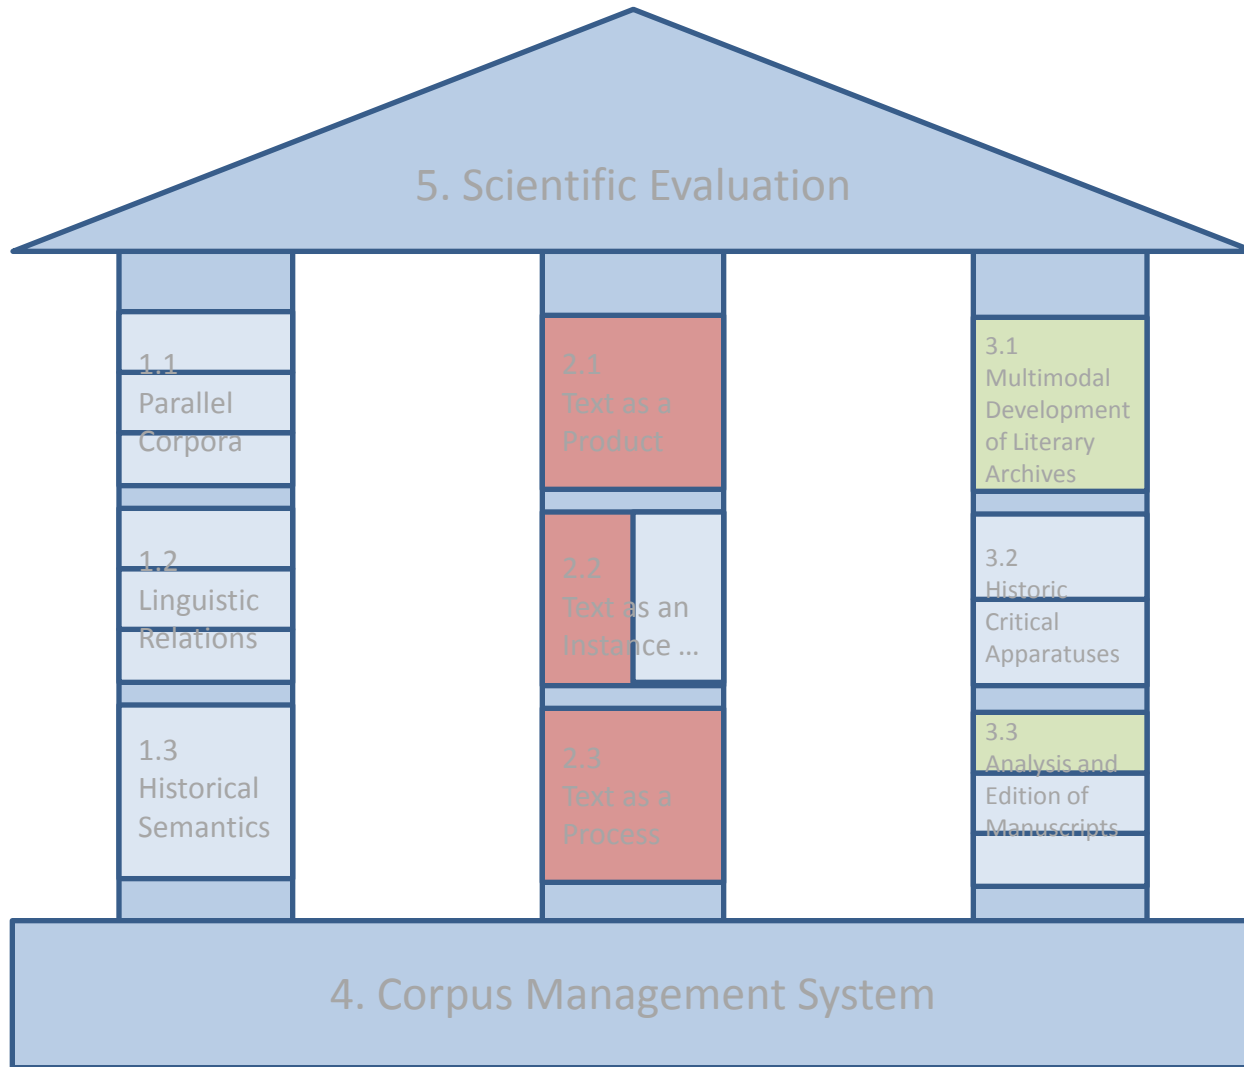

# Structural Survey of the Frankfurt Projects

Ralf Gehrke

Darmstadt, July 4

 Old High German / Old Saxon / Gothic

Old Georgian