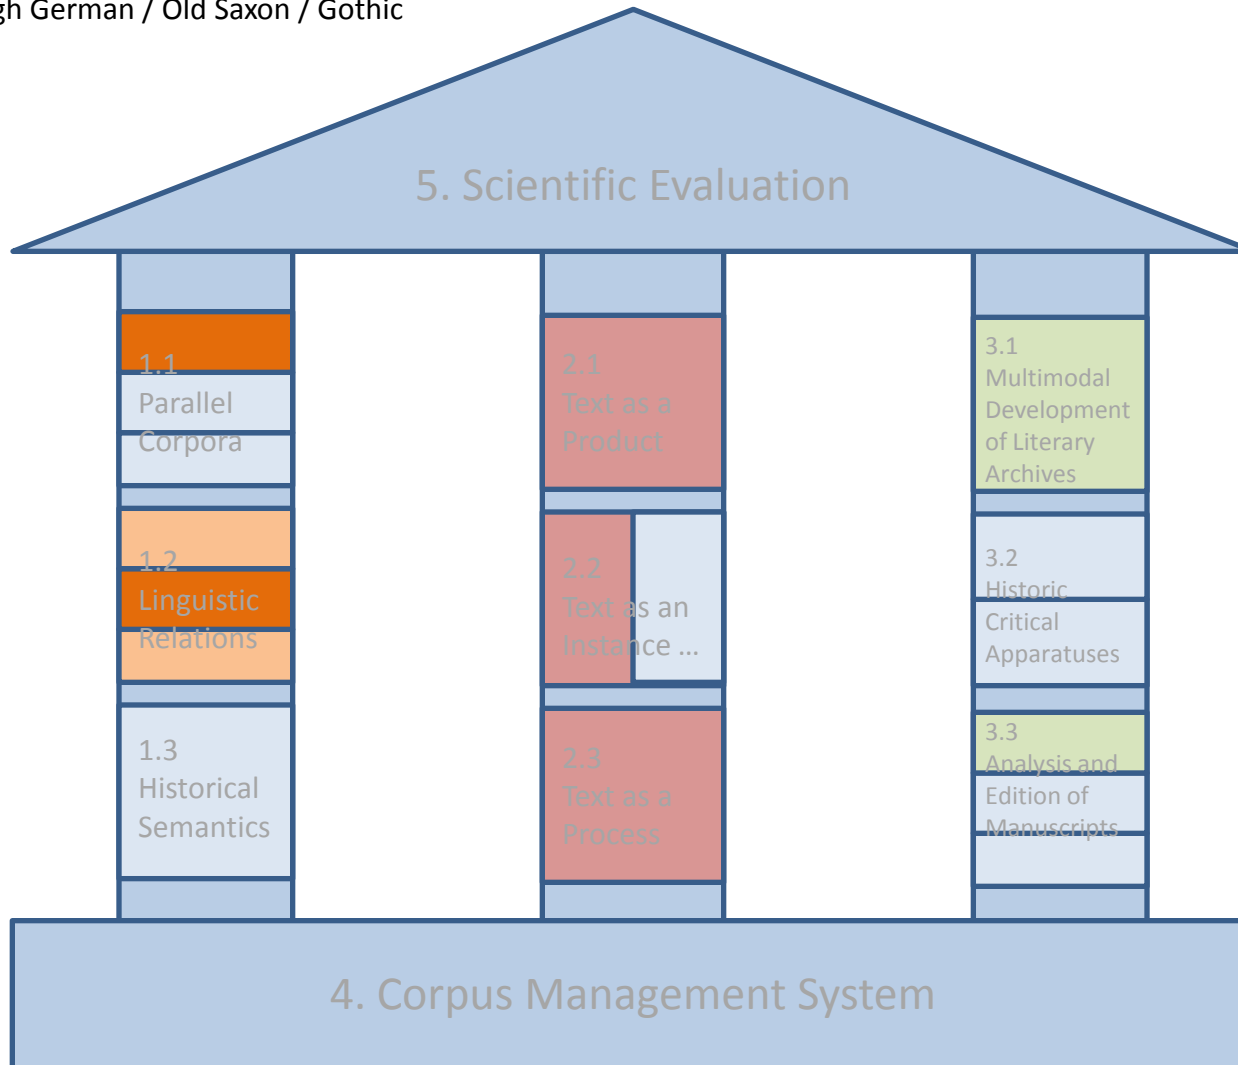

# Structural Survey of the Frankfurt Projects

Ralf Gehrke

Darmstadt, July 4

 Old High German / Old Saxon / Gothic

Old Georgian